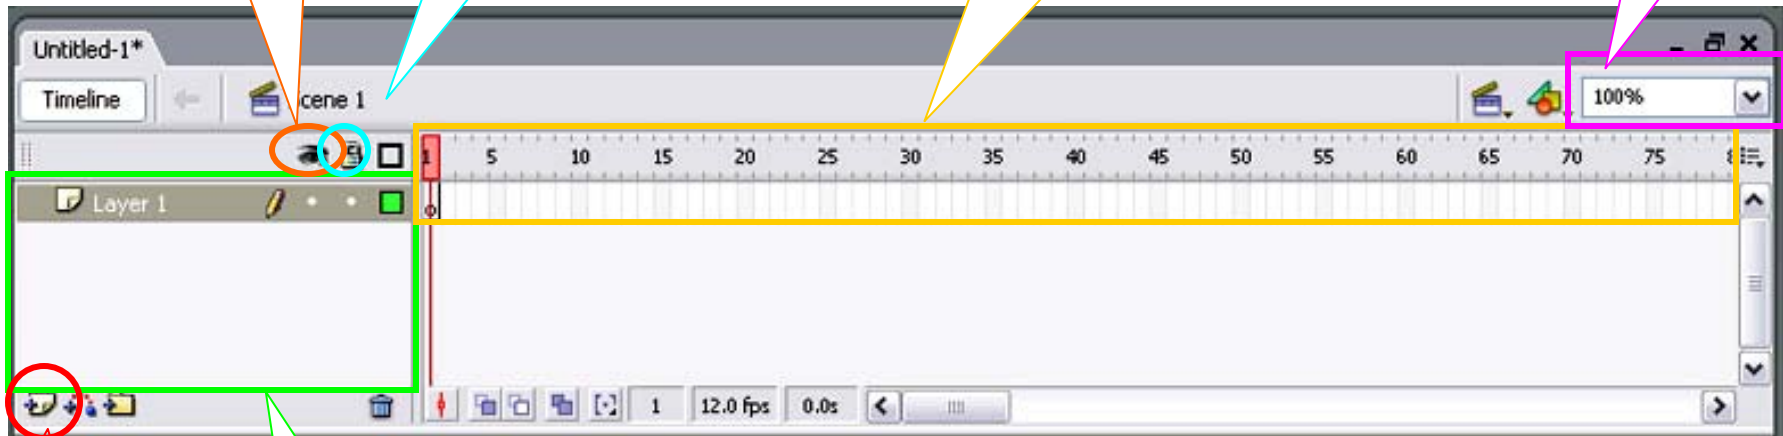

Flash 8 :: TIMELINE

Frames Section- Consists of:

- Keyframes (have dot)
- Frames (regular)

Eye – Shows or Hides all layers

Lock – Locks or unlocks all layers

Quick Zoom

Adds a layer

Layers List